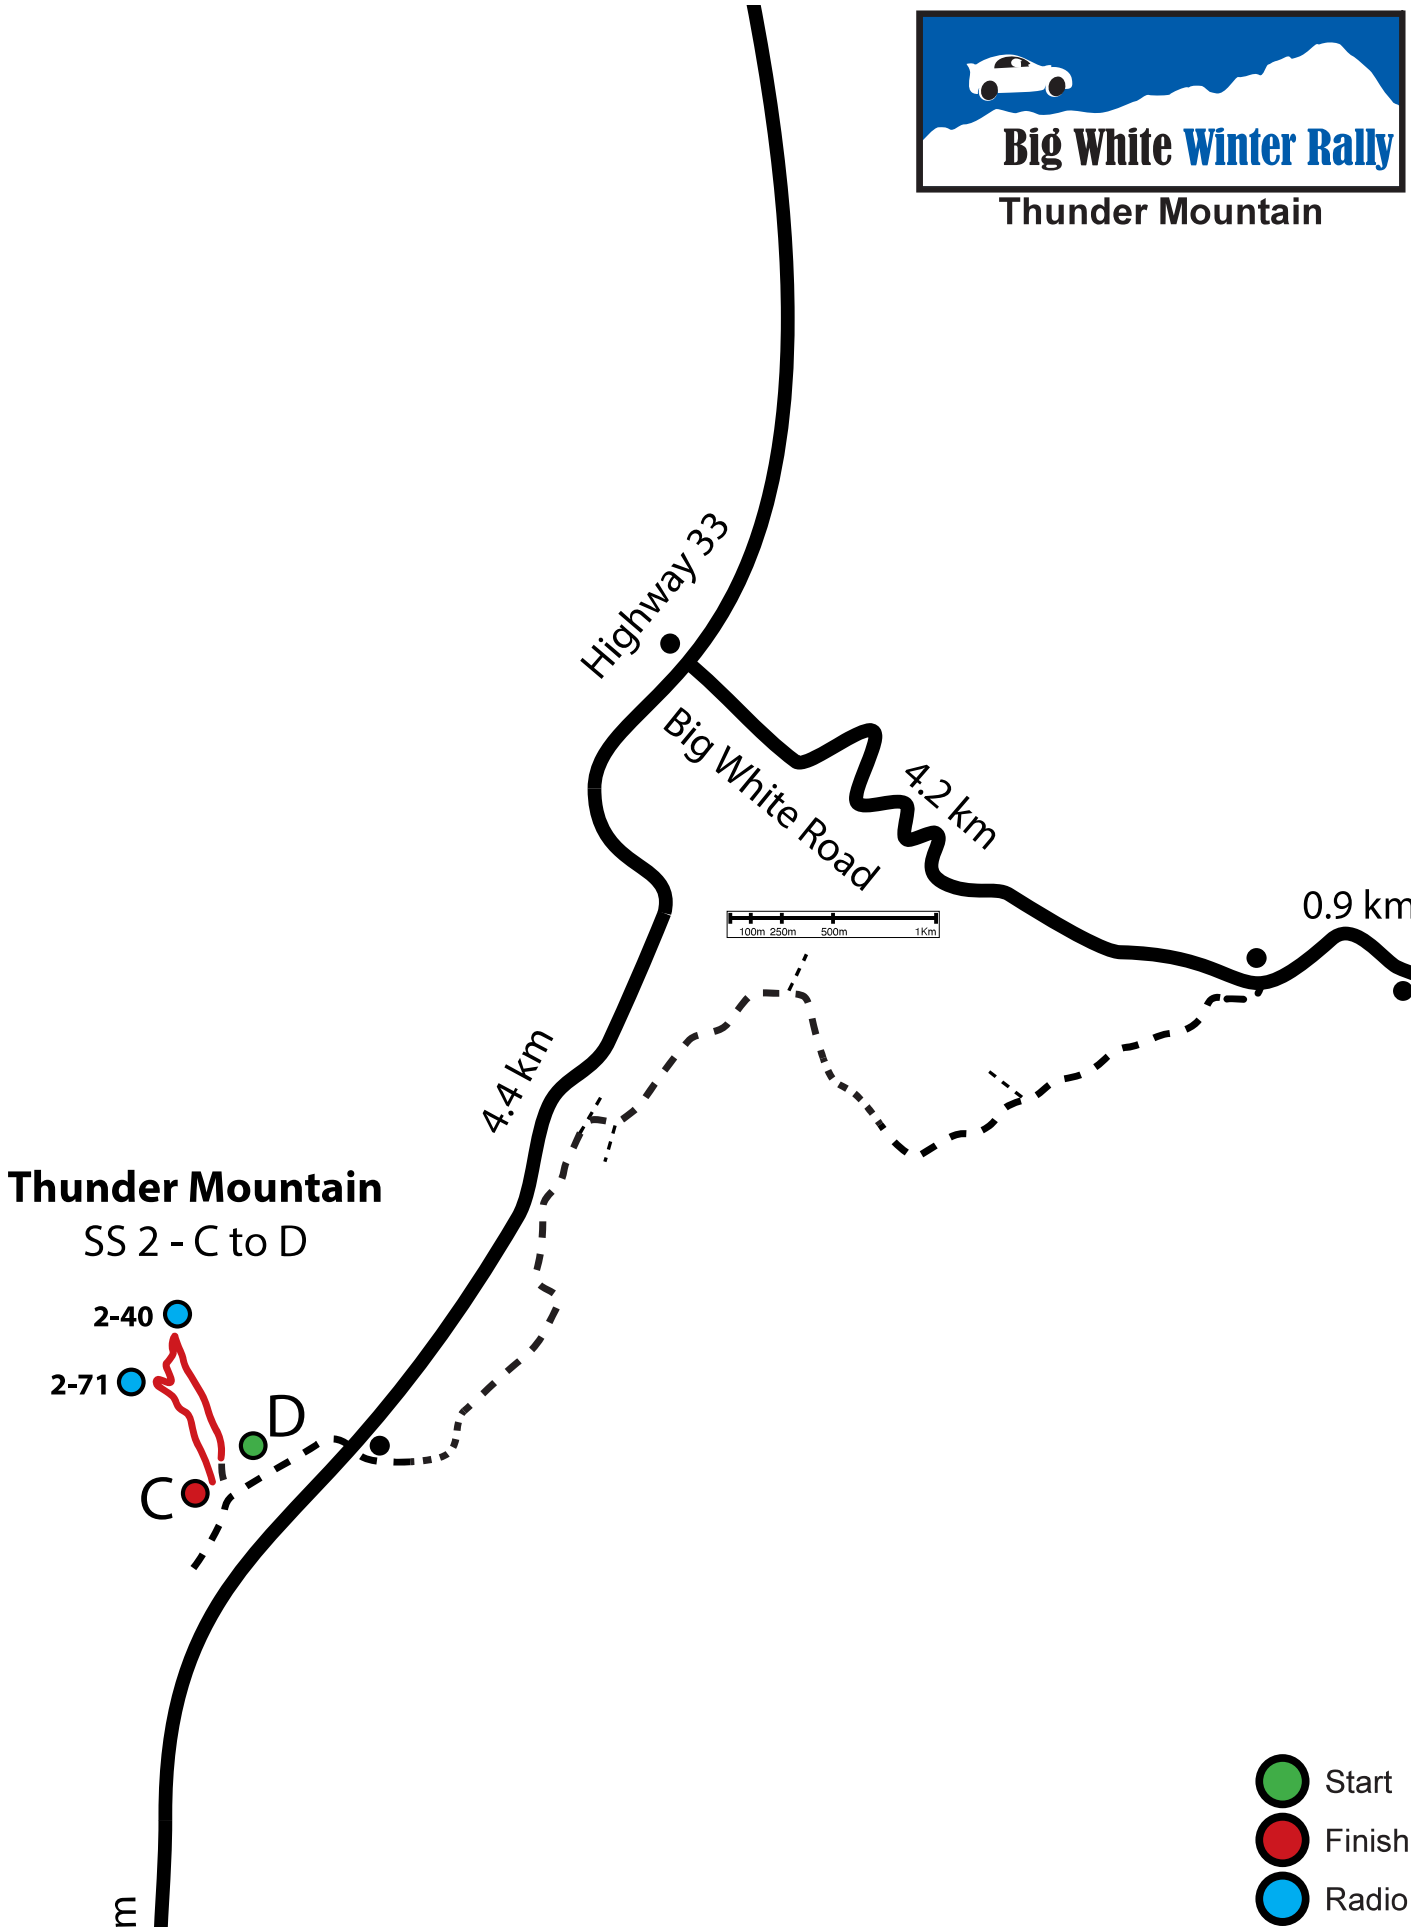

**Saturday, December 7**  
 11:00 to 20:00  
 Road Closure

**Big White Winter Rally**

**Thunder Mountain**

Black Forest

**Black Forest**  
SS 1,3 - B to A

- Start
- Finish
- Radio

### Gem Lake

**Gem Lake Down**  
SS 4, 7, 10 - E to F

5 km

SP-02  
3-11

E

Big White Road

0.6 km

3-21

3-61

3-94

3-93

SP-03

F

**Gem Lake Up**  
SS 6,9,12 - F to E

- Start
- Finish
- Radio

**Big White Winter Rally**

Lassie Lake

**Lassie Lake**  
SS 5,8,11 - G to H

-  Start
-  Finish
-  Radio