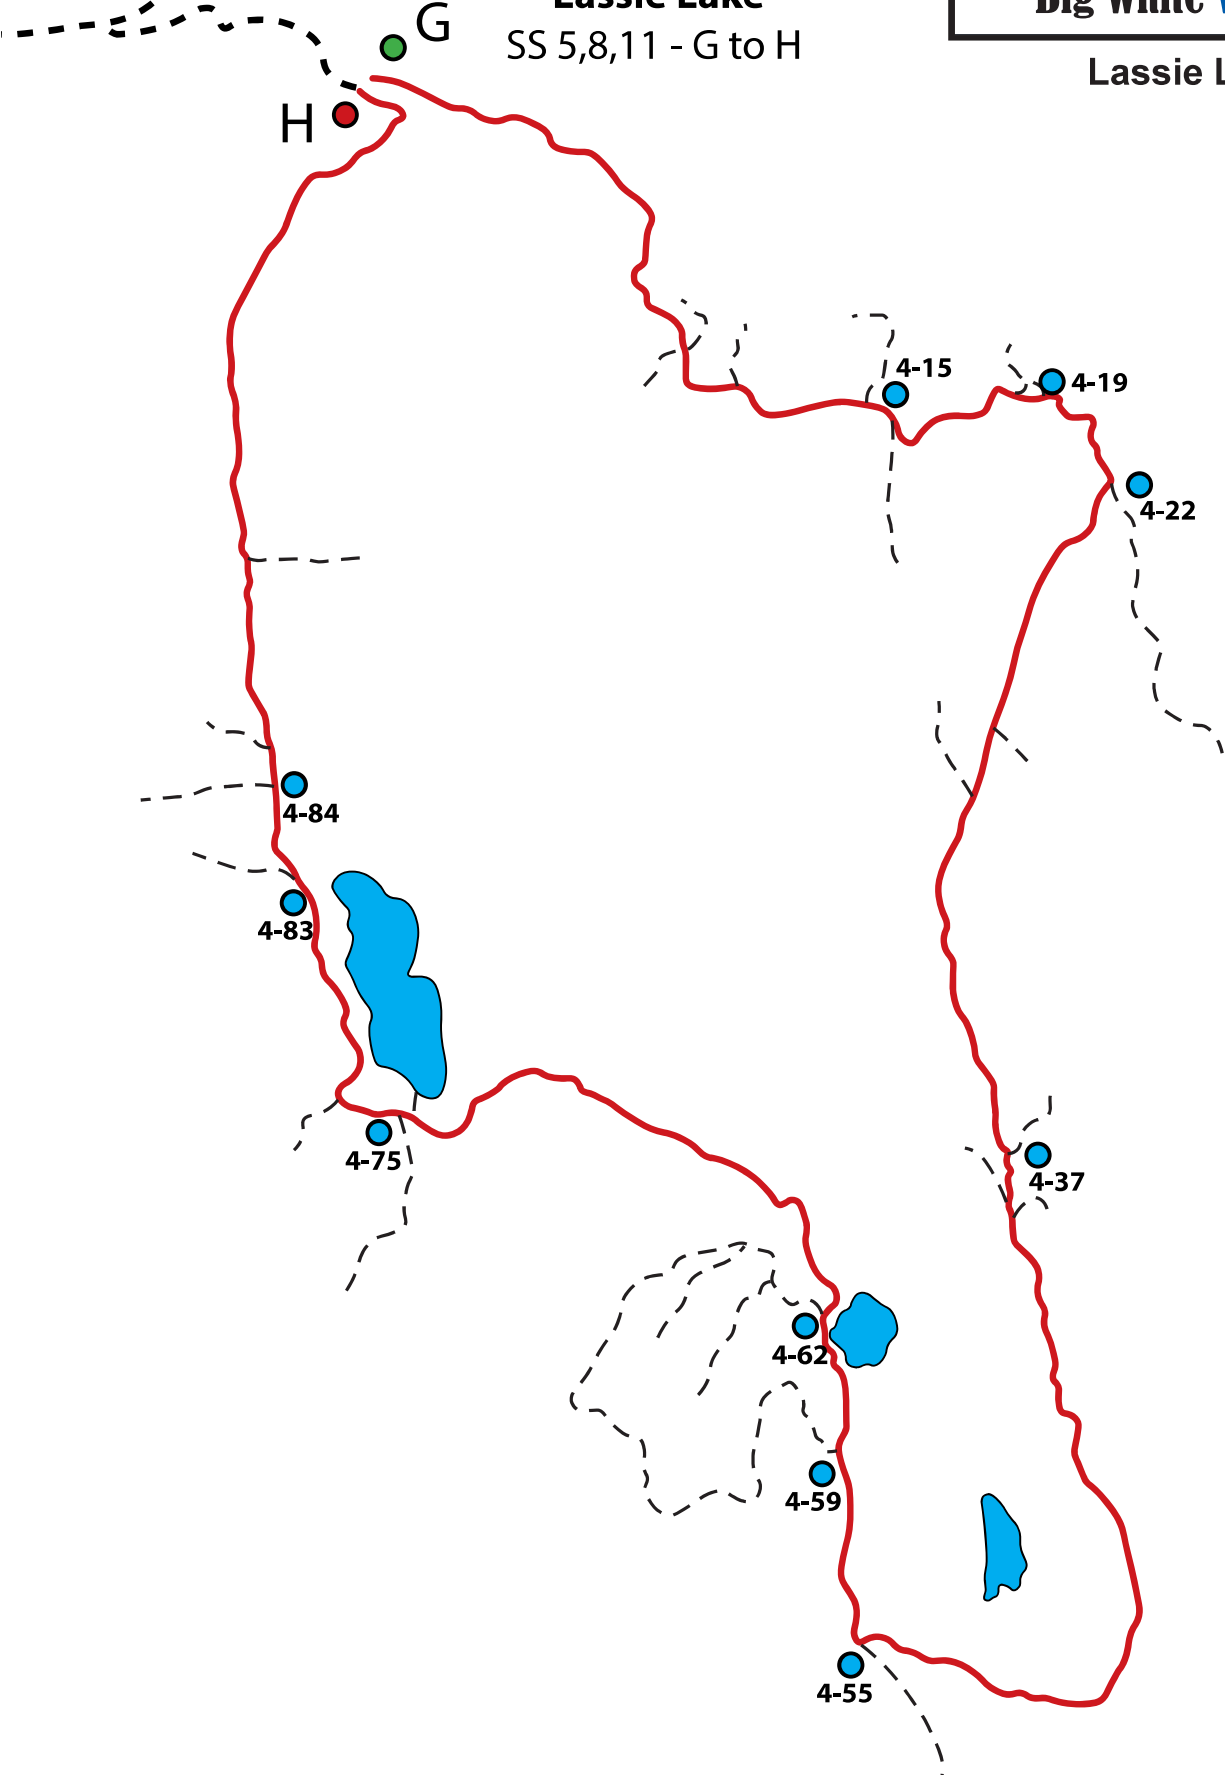

**Saturday, December 7**  
 11:00 to 20:00  
 Road Closure

**Big White Winter Rally**

**Thunder Mountain**

Black Forest

**Black Forest**  
SS 1,3 - B to A

- Start
- Finish
- Radio

### Gem Lake

**Gem Lake Down**  
SS 4, 7, 10 - E to F

5 km

SP-02  
3-11

E

Big White Road

0.6 km

3-21

3-61

3-94

3-93

SP-03

F

**Gem Lake Up**  
SS 6,9,12 - F to E

- Start
- Finish
- Radio

**Big White Winter Rally**

Lassie Lake

**Lassie Lake**  
SS 5,8,11 - G to H

-  Start
-  Finish
-  Radio