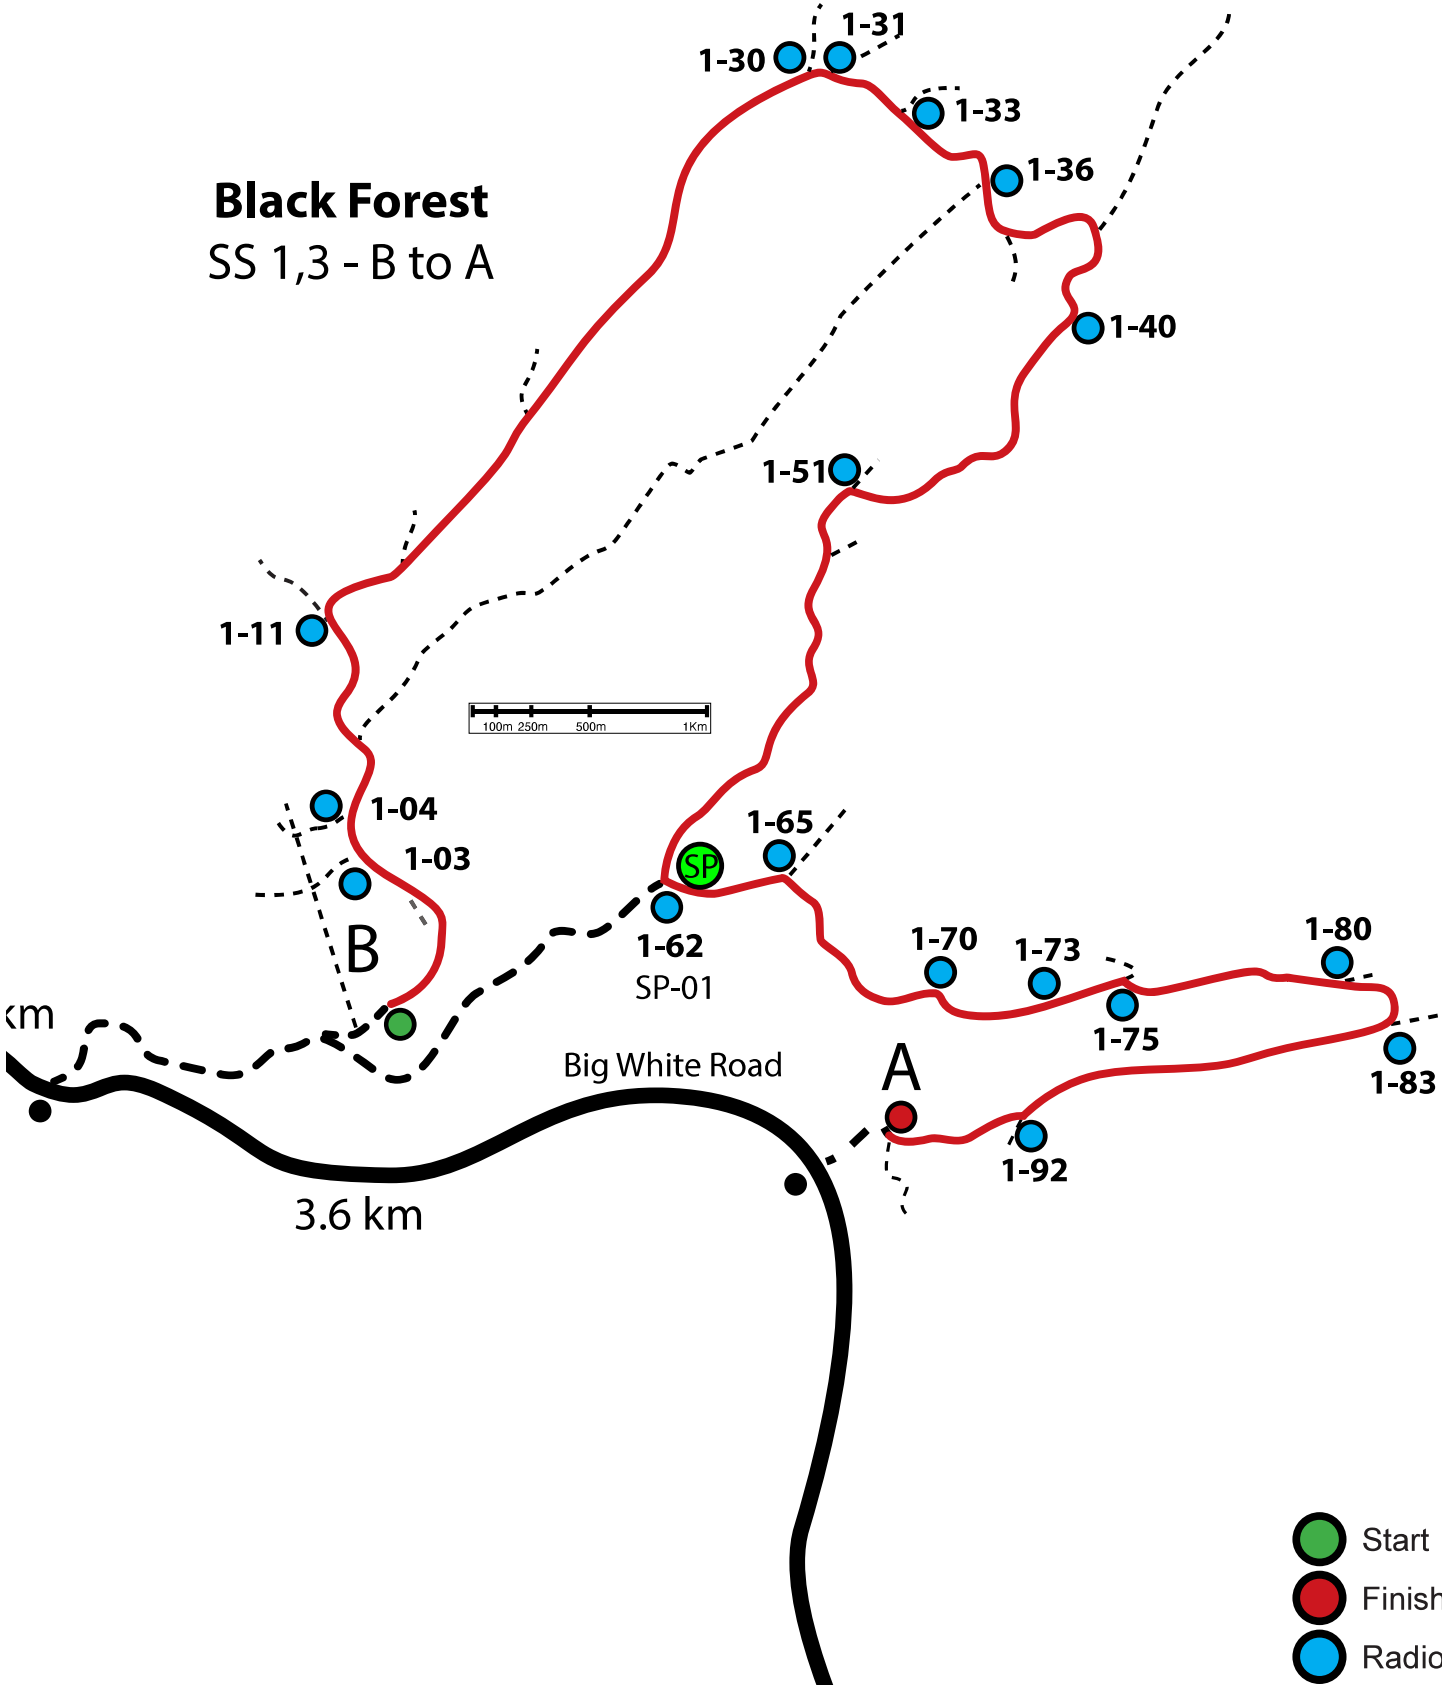

## Road Usage

**Friday, December 6**  
 Set-up Crews marking and taping stage roads  
 Competitor Reconnaissance

**Saturday, December 7**  
 08:00 AM to 11:00  
 Road Closure

**Friday, December 6**  
 Set-up Crews marking and taping stage roads  
 Competitor Reconnaissance

**Saturday, December 7**  
 11:00 to 20:00  
 Road Closure

**Big White Winter Rally**

**Thunder Mountain**

Black Forest

**Black Forest**  
SS 1,3 - B to A

- Start
- Finish
- Radio

### Gem Lake

**Gem Lake Down**  
SS 4, 7, 10 - E to F

5 km

SP-02  
3-11

E

Big White Road

0.6 km

3-21

3-61

3-94

3-93

SP-03

F

**Gem Lake Up**  
SS 6,9,12 - F to E

- Start
- Finish
- Radio

**Big White Winter Rally**