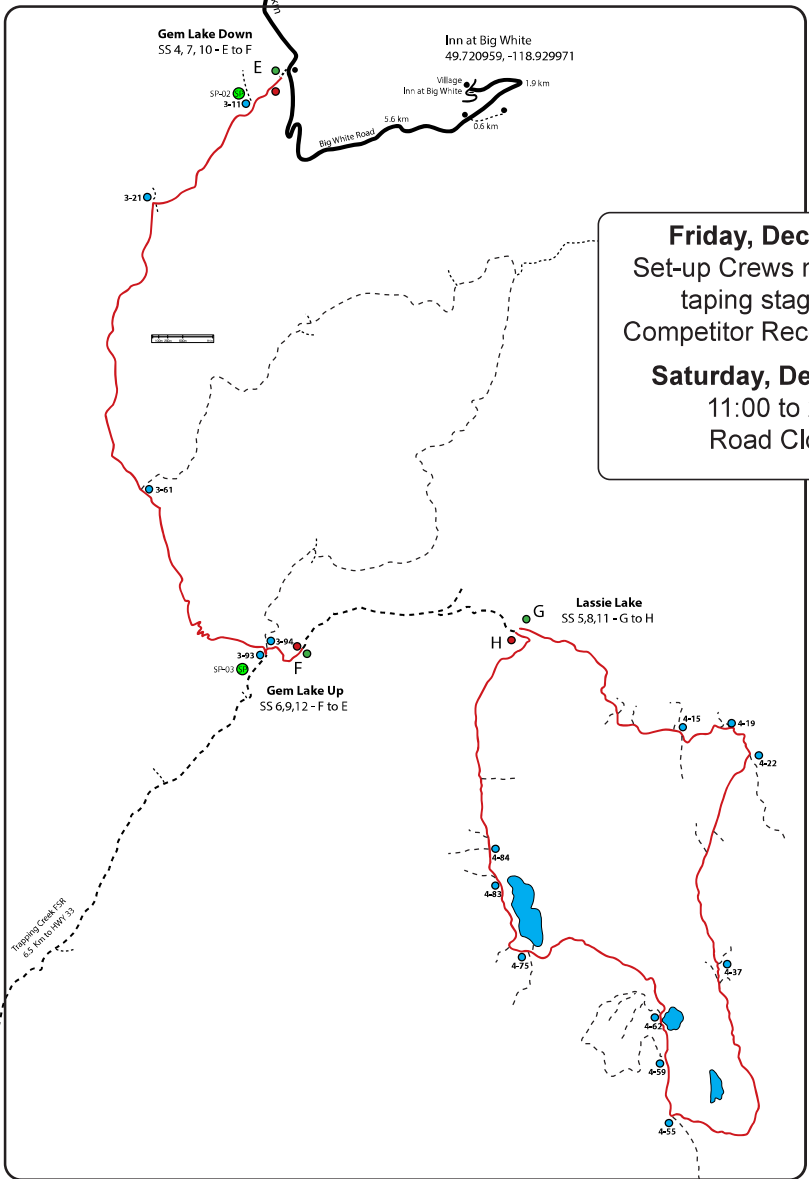

## Road Usage

**Friday, December 6**  
 Set-up Crews marking and taping stage roads  
 Competitor Reconnaissance

**Saturday, December 7**  
 08:00 AM to 11:00  
 Road Closure

**Friday, December 6**  
 Set-up Crews marking and taping stage roads  
 Competitor Reconnaissance

**Saturday, December 7**  
 11:00 to 20:00  
 Road Closure

**Big White Winter Rally**

**Thunder Mountain**

Black Forest

**Black Forest**  
SS 1,3 - B to A

- Start
- Finish
- Radio

### Gem Lake

**Gem Lake Down**  
SS 4, 7, 10 - E to F

5 km

SP-02  
3-11

E

Big White Road

0.6 km

3-21

Lassie Lake

**Lassie Lake**  
SS 5,8,11 - G to H

-  Start
-  Finish
-  Radio