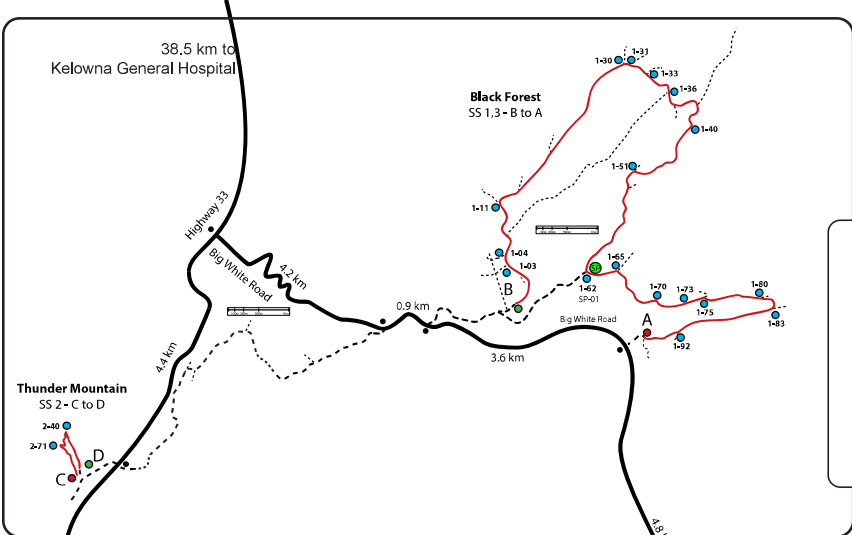

## Road Usage

**Friday, December 6**  
 Set-up Crews marking and taping stage roads  
 Competitor Reconnaissance

**Saturday, December 7**  
 08:00 AM to 11:00  
 Road Closure

**Friday, December 6**  
 Set-up Crews marking and taping stage roads  
 Competitor Reconnaissance

**Saturday, December 7**  
 11:00 to 20:00  
 Road Closure

**Big White Winter Rally**

**Thunder Mountain**

Black Forest

**Black Forest**  
SS 1,3 - B to A

- Start
- Finish
- Radio

### Gem Lake

**Gem Lake Down**  
SS 4, 7, 10 - E to F

5 km

SP-02  
3-11

E

Big White Road

0.6 km

3-21

Lassie Lake

**Lassie Lake**  
SS 5,8,11 - G to H

-  Start
-  Finish
-  Radio